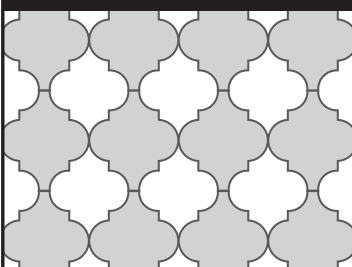

Cut out inner light gray area to use this as a stencil.
Cut along outside of the shape to use as a stamp.

Stencil Size
5.5" wide x 6.20" tall

PATTERN EXAMPLE

ARABESQUE