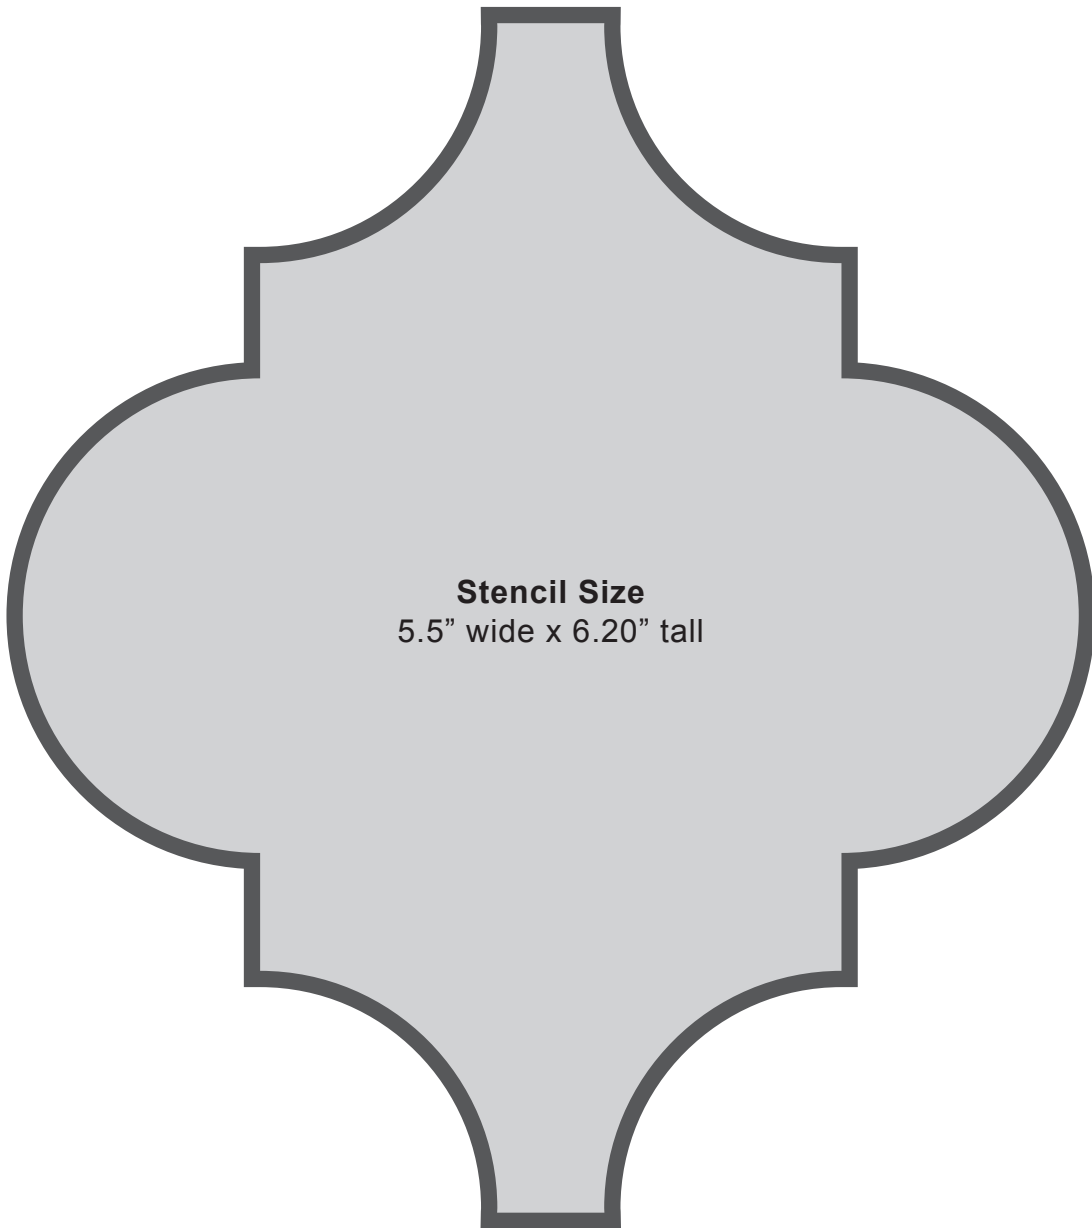

Cut out inner light gray area to use this as a stencil.
Cut along outside of the shape to use as a stamp.

Stencil Size
5.5" wide x 6.20" tall

PATTERN EXAMPLE

ARABESQUE