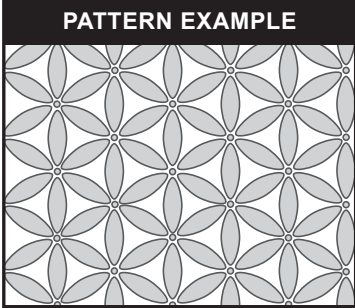

Cut out inner light gray area to use this stencil.

GEOMETRIC FLORAL