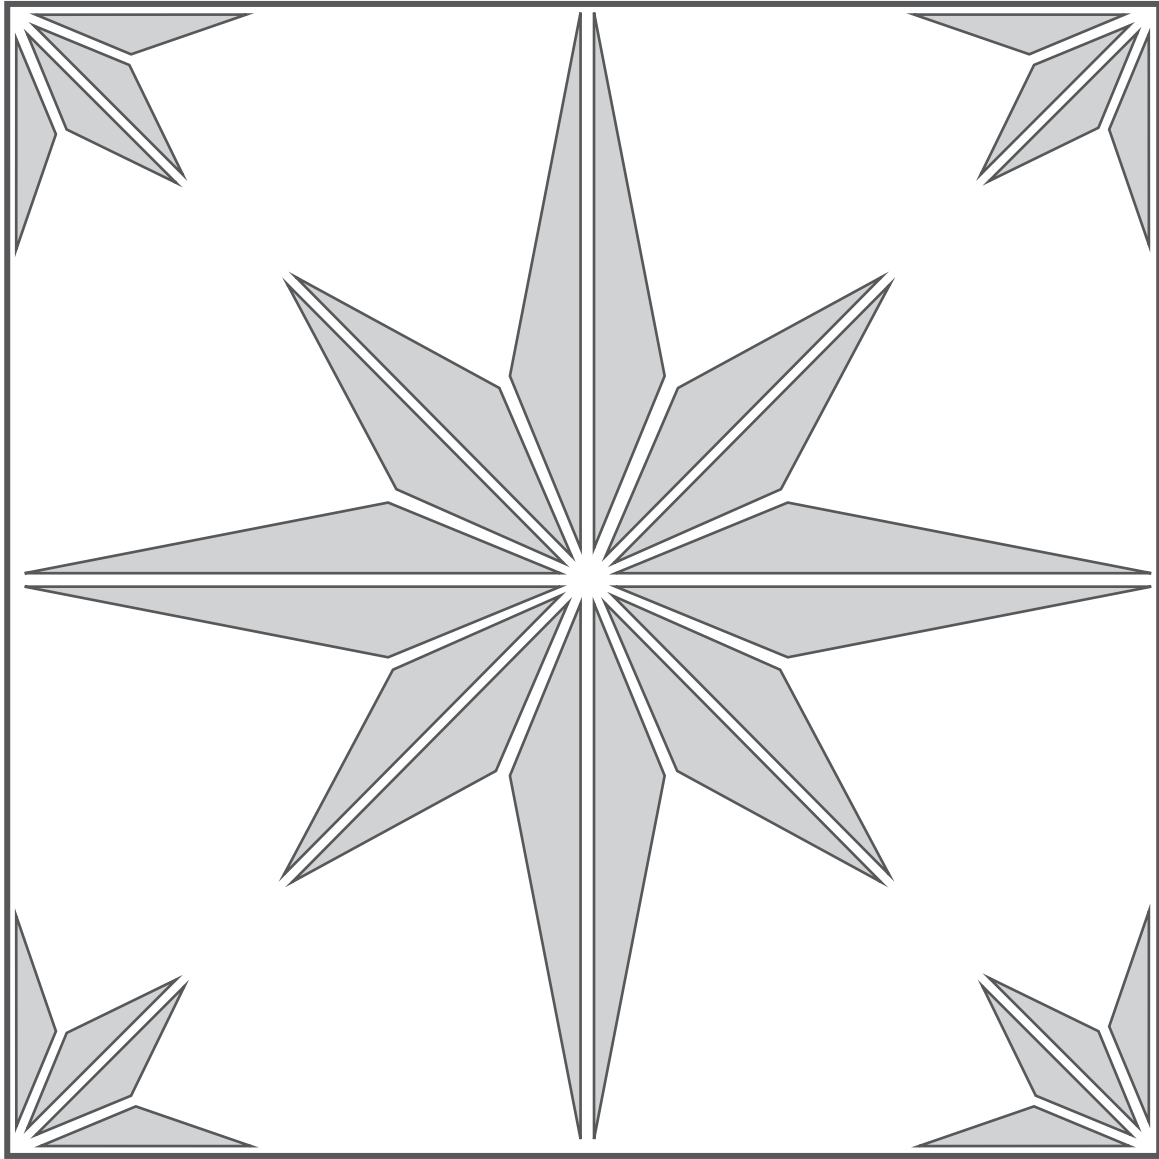

Cut out inner light gray area to use this as a stencil.

Stencil Size
6" wide x 6" tall

PATTERN EXAMPLE

GEOMETRIC STAR