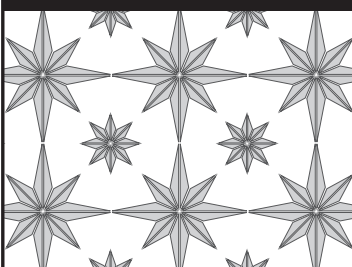

Cut out inner light gray area to use this as a stencil.

Stencil Size
6" wide x 6" tall

PATTERN EXAMPLE

GEOMETRIC STAR